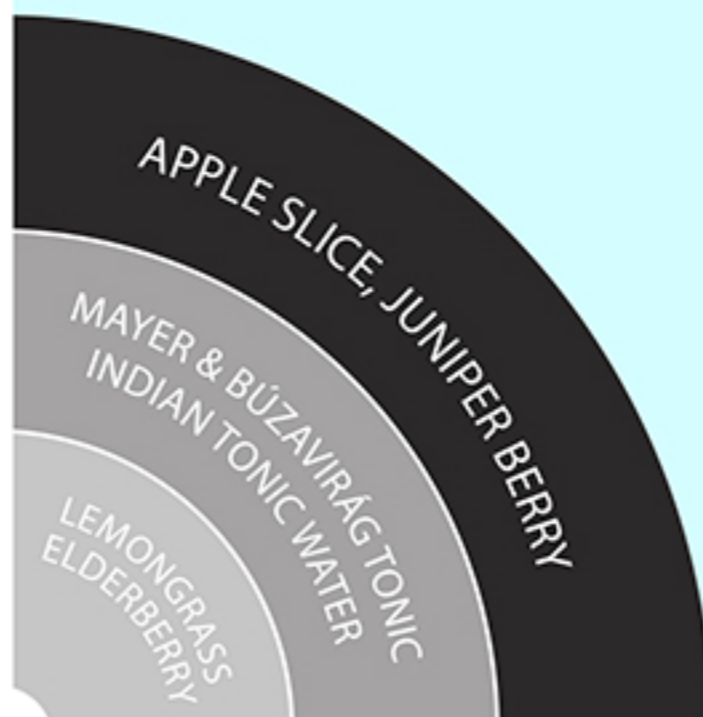

BÚZAVIRÁG GIN

FEKETE GIN

PERFECT SERVICE

The perfect gin & tonic

1. STEP: + 2. STEP: + 3. STEP:
- CHOOSE THE RIGHT GIN ADD THE RECOMMENDED TONIC WATER GARNISH WITH SPICES AND FRUITS

LEVENDULA GIN

PIPACS GIN

WHY IS PREMIUM TONIC NECESSARY?

AS THE PROPORTION OF TONIC IS HIGHER THAN GIN IN GIN&TONIC, IT IS VERY IMPORTANT TO HAVE QUALITY TONIC WATER. SO YOU CAN GET A HARMONIC DRINK.