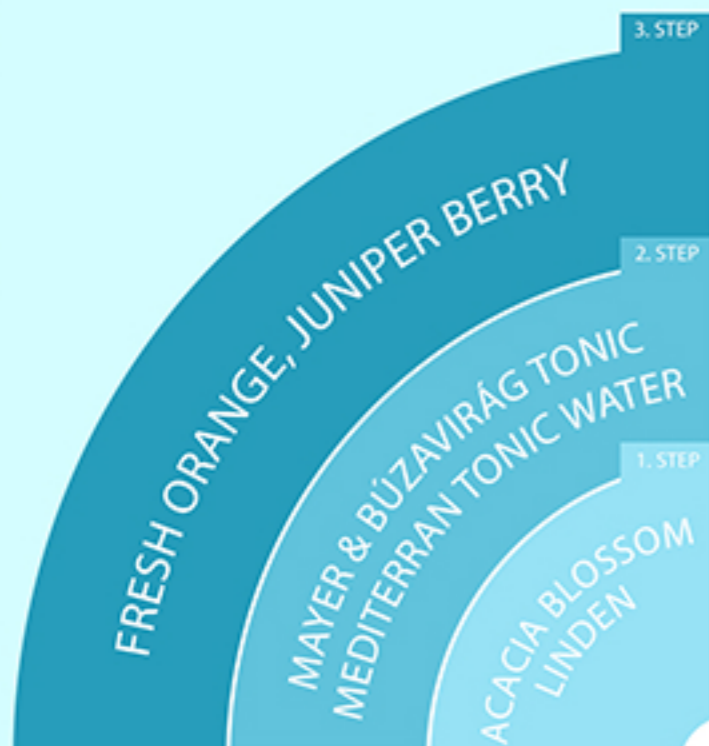

BÚZAVIRÁG GIN

FEKETE GIN

PERFECT SERVICE

The perfect gin & tonic

1. STEP: + 2. STEP: + 3. STEP:
- CHOOSE THE RIGHT GIN ADD THE RECOMMENDED TONIC WATER GARNISH WITH SPICES AND FRUITS

LEVENDULA GIN

PIPACS GIN

WHY IS PREMIUM TONIC NECESSARY?

AS THE PROPORTION OF TONIC IS HIGHER THAN GIN IN GIN&TONIC, IT IS VERY IMPORTANT TO HAVE QUALITY TONIC WATER. SO YOU CAN GET A HARMONIC DRINK.