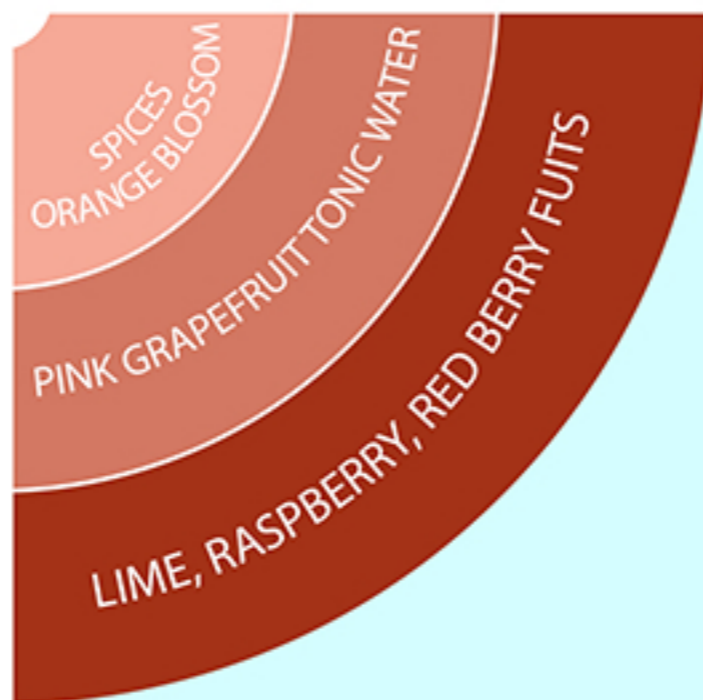

BÚZAVIRÁG GIN

FEKETE GIN

PERFECT SERVICE

The perfect gin & tonic

1. STEP: + 2. STEP: + 3. STEP:
- CHOOSE THE RIGHT GIN ADD THE RECOMMENDED TONIC WATER GARNISH WITH SPICES AND FRUITS

LEVENDULA GIN

PIPACS GIN

WHY IS PREMIUM TONIC NECESSARY?

AS THE PROPORTION OF TONIC IS HIGHER THAN GIN IN GIN&TONIC, IT IS VERY IMPORTANT TO HAVE QUALITY TONIC WATER. SO YOU CAN GET A HARMONIC DRINK.